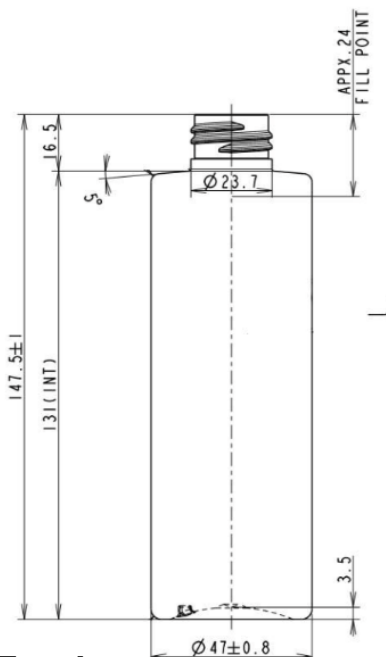

Food contact statement

We hereby confirm that this product complies with the requirements of the european legislation (EU) no 10/2011 and all its amendments for plastics used in contact with food.